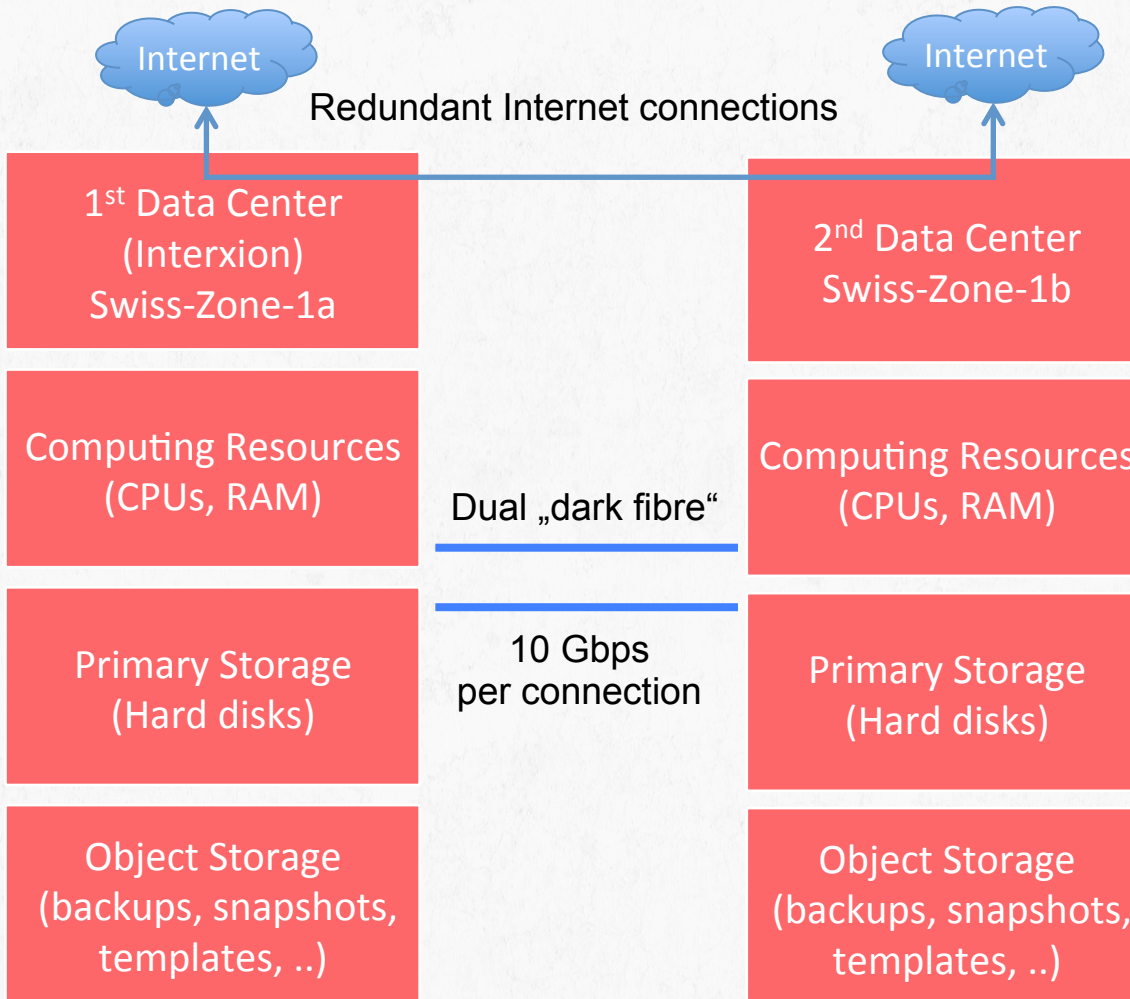

-  Telecom companies
-  Media
-  Internet of Things
-  Healthcare
-  Manufacturing

Global

-  Switzerland
-  Europe
-  Asia

All computing resources are located in Switzerland

Computing Resources on Demand

CPUs

RAM

Storage

Exclusively in
Swiss
Data Centres

Charging Models:

- "Pay as you go"
- Advanced payment

- Secure
- Certified

Easy to use B2B Offering

Slice & Dice into

- Virtual Data Centers
- Virtual Routers & Networks
- Virtual Servers
- Virtual Private Networks (VPNs)
- Disks
- Backup spaces

Secure, Reliable, Multi-tenant

© 2014 Safe Swiss Cloud AG

- Instantly setup virtual networks, firewalls, VPNs etc.
- Start virtual servers in minutes with a few clicks
- Resize servers with a few clicks
- Start as many servers as needed
- Destroy or pause servers anytime – pay only for used resources
- Etc.

Architecture Example 1

Main Datacentre Zurich

Disaster/Recovery 2nd Data Centre

Virtual Data Center

Architecture Example 2

Virtual Data Center

- Software defined
- High availability
- Predictable pricing

Advanced Networking