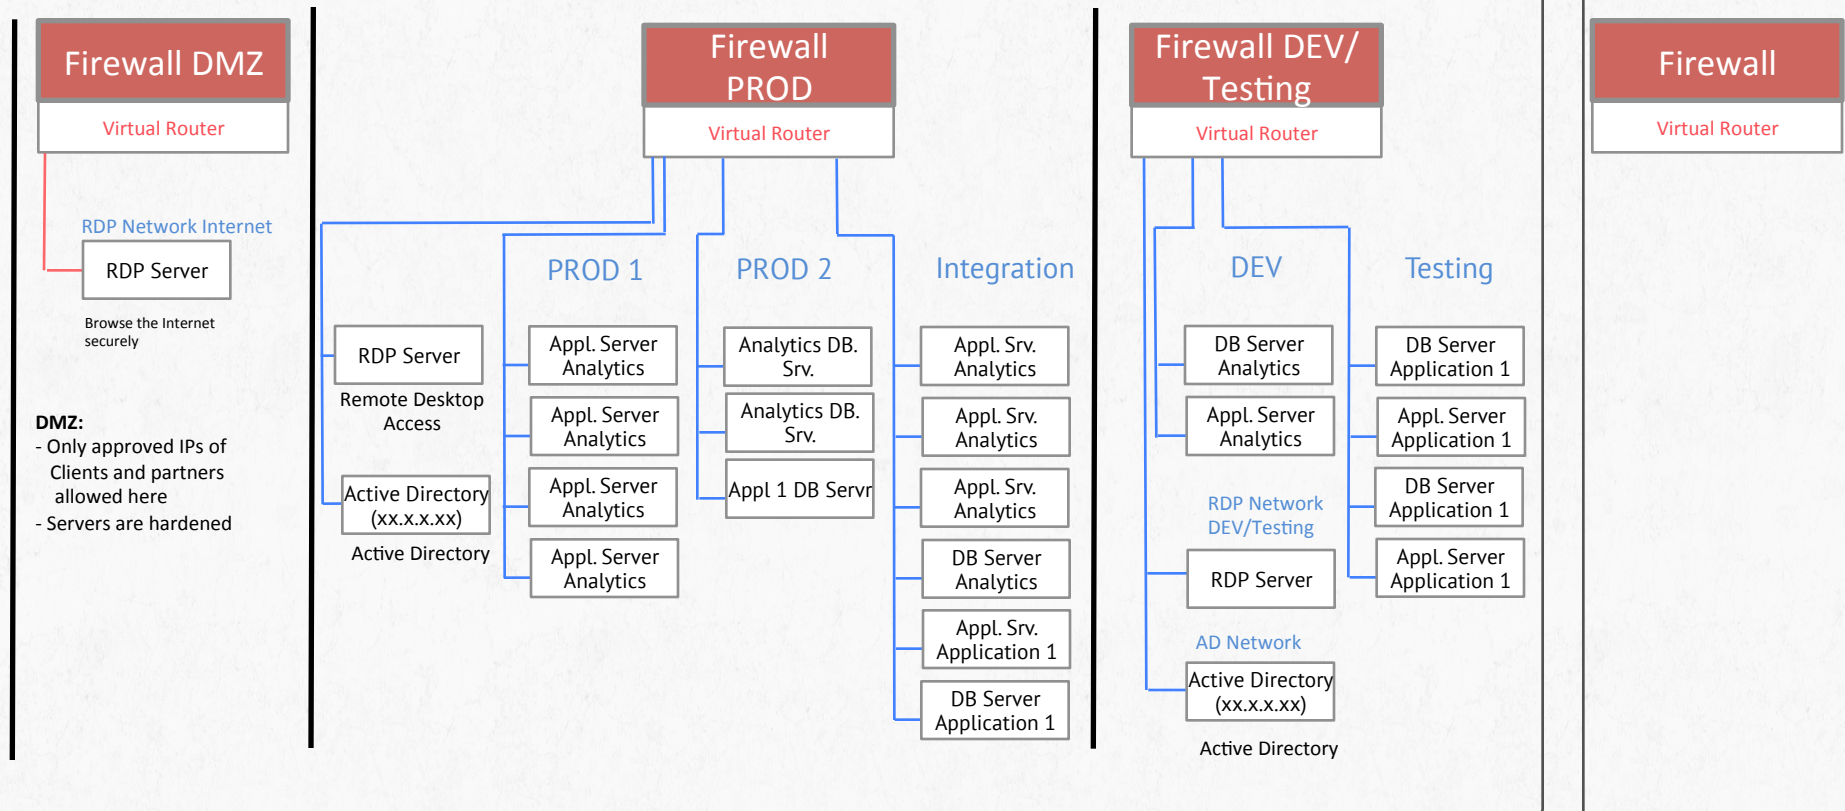

- Virtual Data Centers
- Virtual Routers & Networks
- Virtual Servers
- Virtual Private Networks (VPNs)
- Disks
- Backup spaces

Secure, Reliable, Multi-tenant

© 2014 Safe Swiss Cloud AG

- Instantly setup virtual networks, firewalls, VPNs etc.
- Start virtual servers in minutes with a few clicks
- Resize servers with a few clicks
- Start as many servers as needed
- Destroy or pause servers anytime – pay only for used resources
- Etc.

Architecture Example 1

Main Datacentre Zurich

Disaster/Recovery 2nd Data Centre

Virtual Data Center

Architecture Example 2

Virtual Data Center

- Software defined
- High availability
- Predictable pricing

Advanced Networking

- Virtual routers & firewalls
- VPN, network isolation
- Protection for VDC

On Demand and Elastic

- Instantly scale up or down
- Pay only for resources used
- No long term contracts

Enterprise Grade

- Designed for complex IT
- Migration and engineering