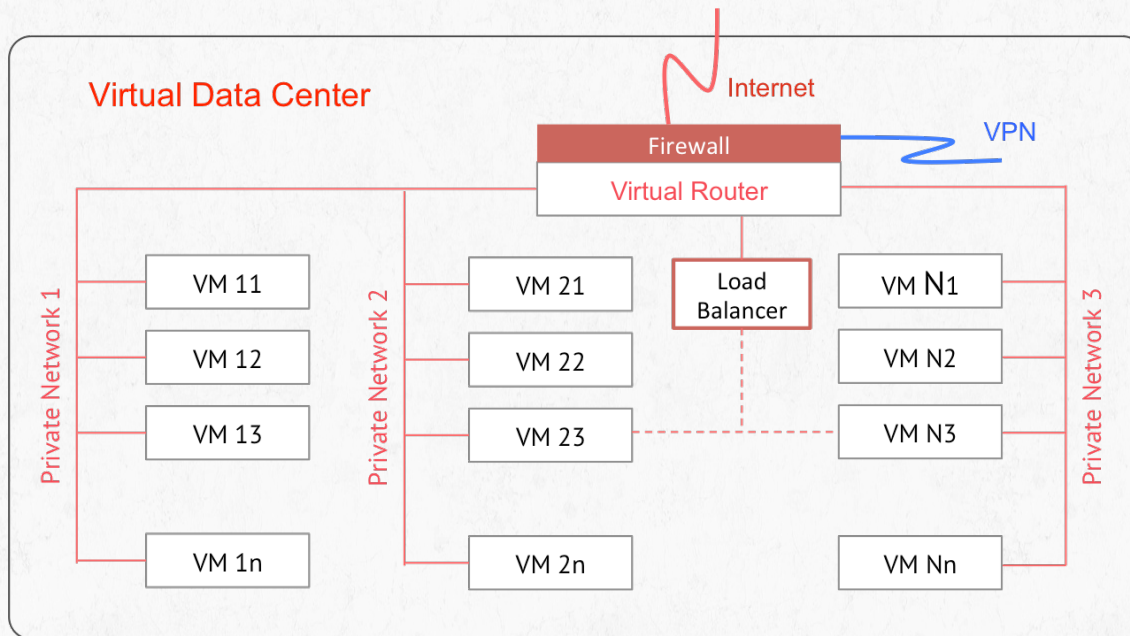

RAM

Storage

Exclusively in
Swiss
Data Centres

Charging Models:

- "Pay as you go"
- Advanced payment

- Secure
- Certified

Easy to use B2B Offering

Slice & Dice into

- Virtual Data Centers
- Virtual Routers & Networks
- Virtual Servers
- Virtual Private Networks (VPNs)
- Disks
- Backup spaces

Secure, Reliable, Multi-tenant

© 2014 Safe Swiss Cloud AG

- Instantly setup virtual networks, firewalls, VPNs etc.
- Start virtual servers in minutes with a few clicks
- Resize servers with a few clicks
- Start as many servers as needed
- Destroy or pause servers anytime – pay only for used resources
- Etc.

Architecture Example 1

Main Datacentre Zurich

Disaster/Recovery 2nd Data Centre

Virtual Data Center

Architecture Example 2

Virtual Data Center

- Software defined
- High availability
- Predictable pricing

Advanced Networking