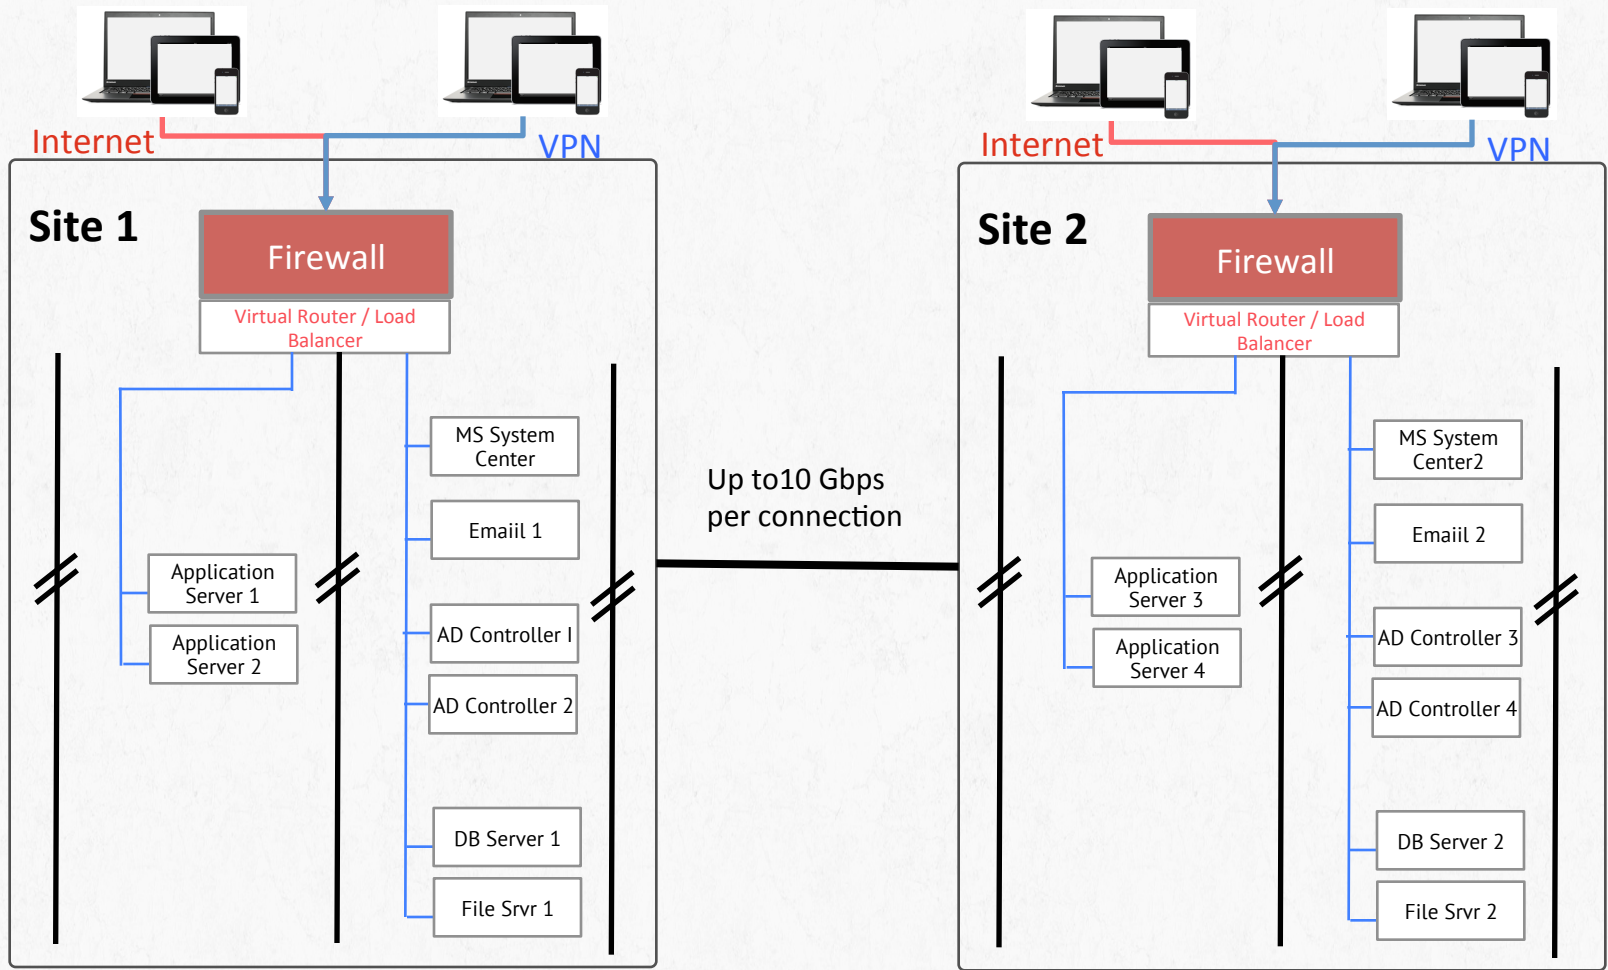

- Virtual Data Centers
- Virtual Routers & Networks
- Virtual Servers
- Virtual Private Networks (VPNs)
- Disks
- Backup spaces

Secure, Reliable, Multi-tenant

© 2014 Safe Swiss Cloud AG

- Instantly setup virtual networks, firewalls, VPNs etc.
- Start virtual servers in minutes with a few clicks
- Resize servers with a few clicks
- Start as many servers as needed
- Destroy or pause servers anytime – pay only for used resources
- Etc.

Architecture Example 1

Main Datacentre Zurich

Disaster/Recovery 2nd Data Centre

Virtual Data Center

Architecture Example 2

Virtual Data Center

- Software defined
- High availability
- Predictable pricing

Advanced Networking

- Virtual routers & firewalls
- VPN, network isolation
- Protection for VDC

On Demand and Elastic

- Instantly scale up or down
- Pay only for resources used
- No long term contracts

Enterprise Grade

- Designed for complex IT
- Migration and engineering